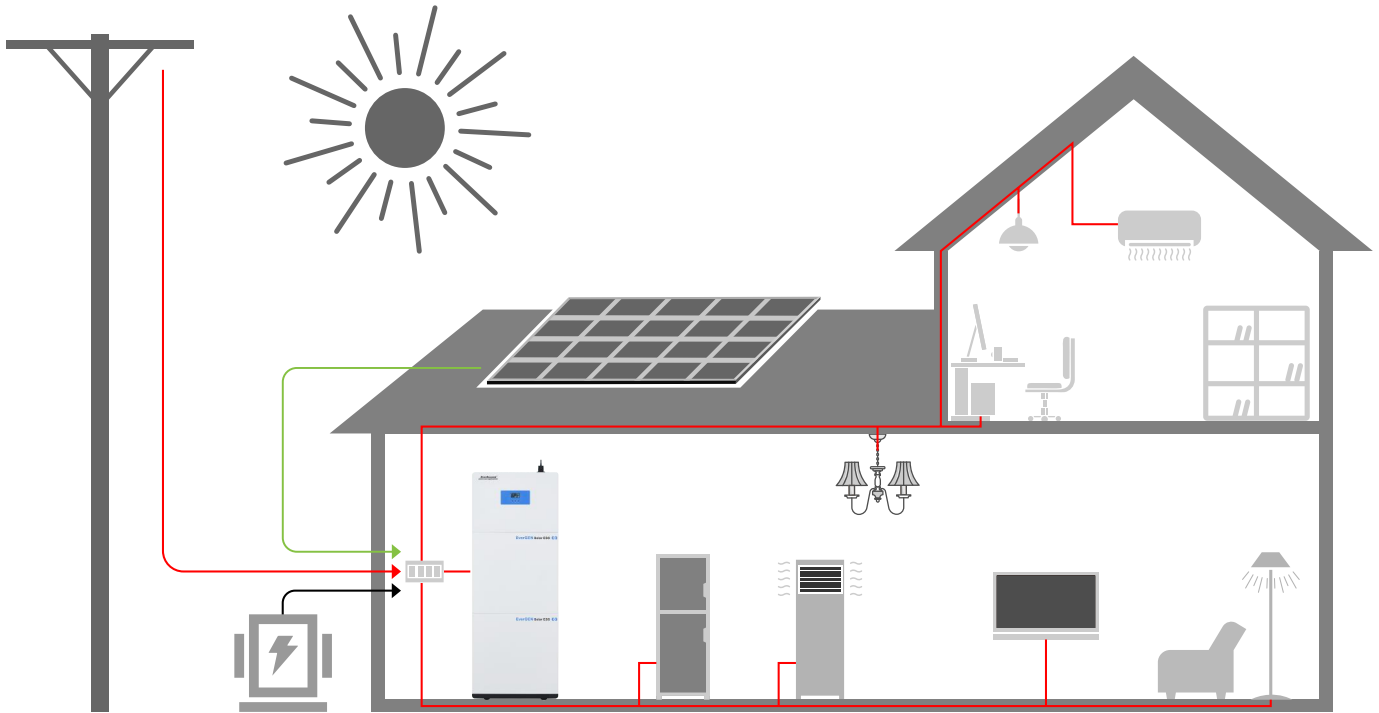

# 20kWh PV GENERATION SYSTEM

## PV5K-EGS5K-20E

Help you reduce your energy costs up to 100%!  
Help you defend against rising energy prices!

The system is mainly composed of solar panel, all in one solar energy storage system and accessories. In the daytime, when there is sunlight, the solar panel can convert the solar energy into electric energy and store it in the battery and supply power to the load at the same time. The battery supply power for the load at night or in rainy days or cloudy conditions, provide long time power backup.

### Features:

- 5KW Sine wave voltage power output;
- Fully utilize solar power supply, saving up to 100% of electricity bills;
- Modular design, saving 50% of installation time;
- Built-in high quality LiFePO4 batteries, 6000 cycle time at 80% DOD;
- Intelligent WI-FI module remote monitoring by App&Laptop;
- Intelligent fan control, over temperature protection can be automatically restored;
- Comprehensive protection function;
- 24/7 uninterrupted power supply.

Single line diagram:

Technical specification:

Item	Model	Specifications	QTY	Unit
<b>Main part</b>				
Solar Panel	EMS-540MH	Half-cut Mono cell 540W 41.62Vmp 12.98A	9	pcs
All-in-one Energy Storage System	EGS5K-20E Pro	5KW AC power output , 20KWH battery ESS	1	pcs
Mounting Bracket	ER-9-ESM540MH-1R9C	Q235 hot-dip galvanized steel bracket	1	set
<b>Accessories</b>				
Solar Cable	PV Cable 4mm <sup>2</sup>	PV cable		
Connector	MC4	MC4 connector		
AC cable	RV 4mm <sup>2</sup>	AC cable	1	kit
Terminal lug	VE4012	Terminal lug		
MCB	NXBLE-63	Miniature circuit breaker		