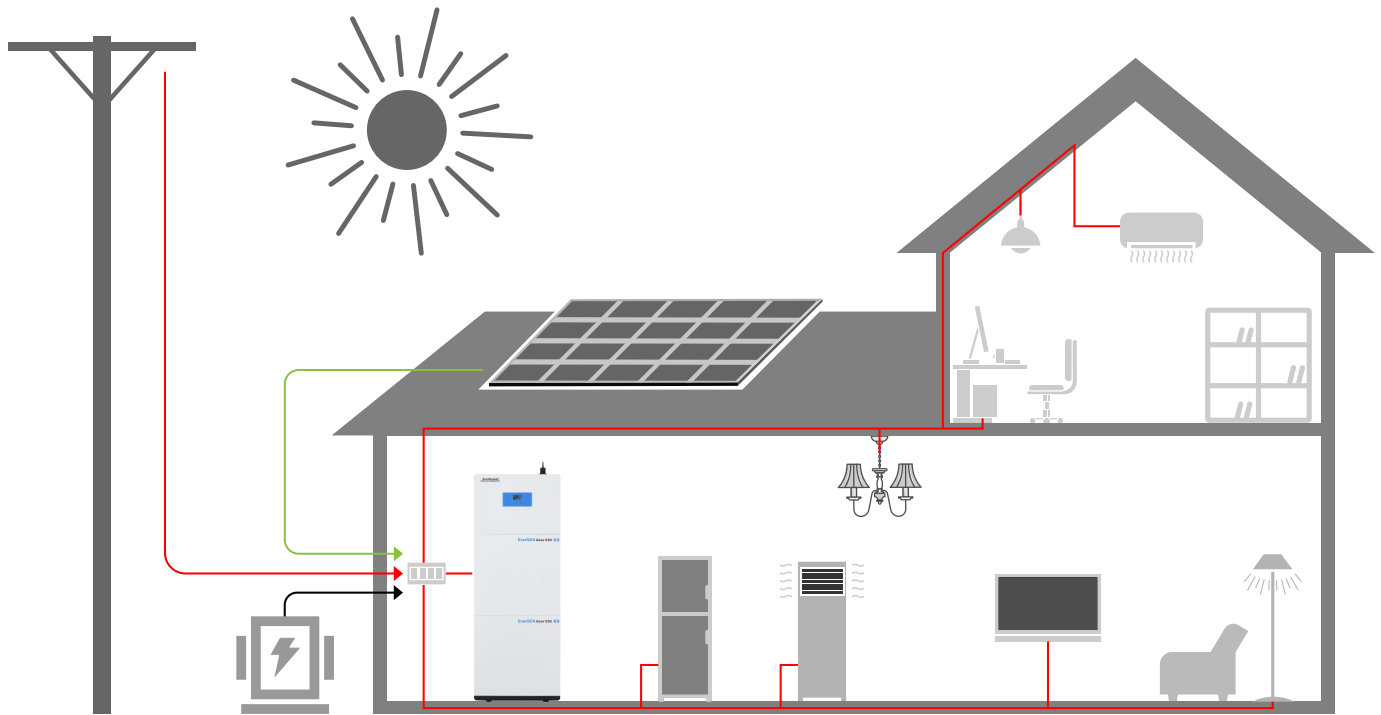

Single line diagram:

Technical specification:

Item	Model	Specifications	QTY	Unit
Main part				
Solar Panel	EMS-540MH	Half-cut Mono cell 540W 41.62Vmp 12.98A	9	pcs
All-in-one Energy Storage System	EGS5K-15E Pro	5KW AC power output , 15KWH battery ESS	1	pcs
Mounting Bracket	ER-9-ESM540MH-1R9C	Q235 hot-dip galvanized steel bracket	1	set
Accessories				
Solar Cable	PV Cable 4mm²	PV cable	1	kit
Connector	MC4	MC4 connector		
AC cable	RV 4mm²	AC cable		
Terminal lug	VE4012	Terminal lug		
MCB	NXBLE-63	Miniature circuit breaker		

EverExceed | Empower, Energize, Exceed
the Energy you Expect forever.

www.everexceed.com

Headquarter:
Shenzhen EverExceed Industrial Co., Ltd

📍 Floor 19, Kechuang Building Hengchangrong High TechPark,
Dezheng Road, Shiyao Bao'an District, Shenzhen.

🌐 www.everexceed.com

✉ marketing@everexceed.com

Branch Company:

EverExceed International Company Limited (HK)

📍 19H Maxgrand Plaza No3 Tai Yau St San PO Kong KLN Hongkong
📧 info@everexceed.com

EverExceed Corporation Ltd. (UK)

📍 Unit G25 WaterFront Studios, 1 Dock Road, London, United Kingdom

✉ Europe@everexceed.com