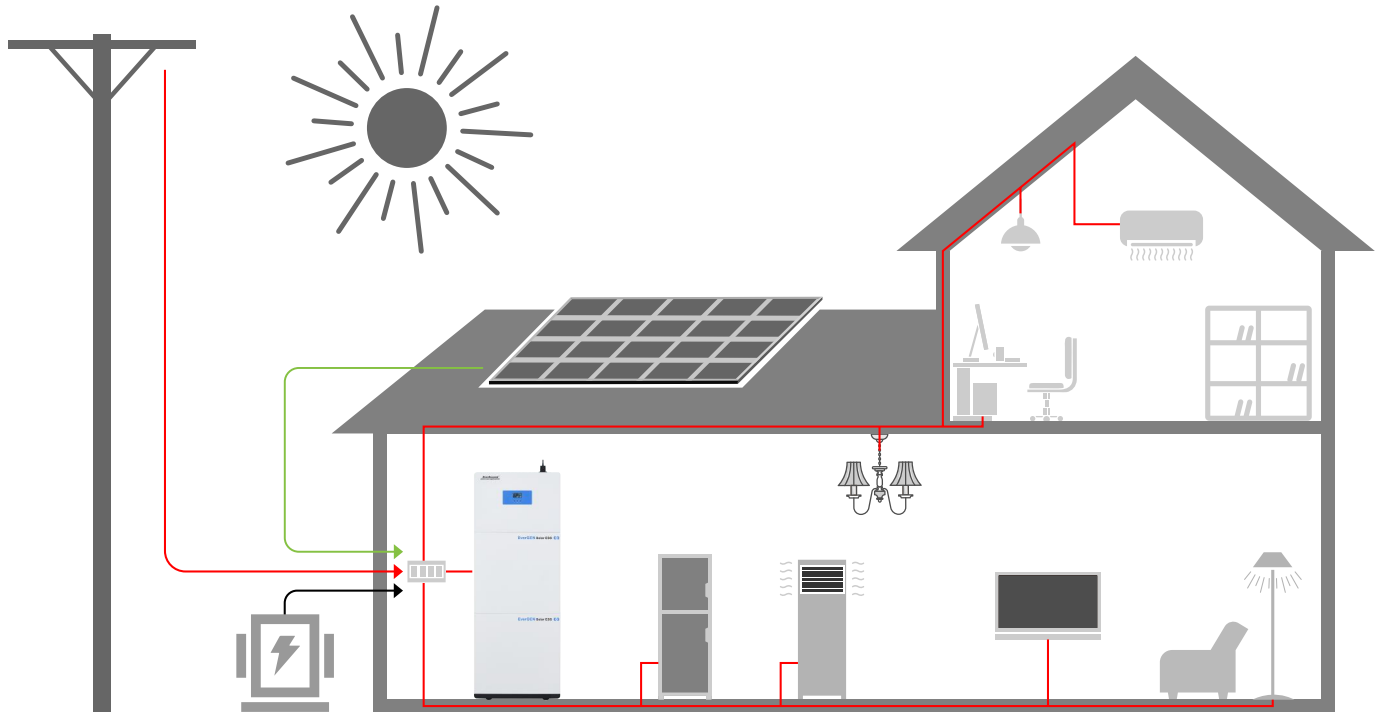

# 12kWh PV GENERATION SYSTEM

## PV3K-EGS5K-5E

Help you reduce your energy costs up to 100%!  
Help you defend against rising energy prices!

The system is mainly composed of solar panel, all in one solar energy storage system and accessories. In the daytime, when there is sunlight, the solar panel can convert the solar energy into electric energy and store it in the battery and supply power to the load at the same time. The battery supply power for the load at night or in rainy days or cloudy conditions, provide long time power backup.

### Features:

- 5KW Sine wave voltage power output;
- Fully utilize solar power supply, saving up to 100% of electricity bills;
- Modular design, saving 50% of installation time;
- Built-in high quality LiFePO4 batteries, 6000 cycle time at 80% DOD;
- Intelligent WI-FI module remote monitoring by App&Laptop;
- Intelligent fan control, over temperature protection can be automatically restored;
- Comprehensive protection function;
- 24/7 uninterrupted power supply.

Single line diagram:

Technical specification:

Item	Model	Specifications	QTY	Unit
<b>Main part</b>				
Solar Panel	EMS-540MH	Half-cut Mono cell 540W 41.62Vmp 12.98A	6	pcs
All-in-one Energy Storage System	EGS5K-5E Pro	5KW AC power output , 5KWH battery ESS	1	pcs
Mounting Bracket	ER-6-ESM540MH-1R6C	Q235 hot-dip galvanized steel bracket	1	set
<b>Accessories</b>				
Solar Cable	PV Cable 4mm <sup>2</sup>	PV cable	1	kit
Connector	MC4	MC4 connector		
AC cable	RV 4mm <sup>2</sup>	AC cable		
Terminal lug	VE4012	Terminal lug		
MCB	NXBLE-63	Miniature circuit breaker		