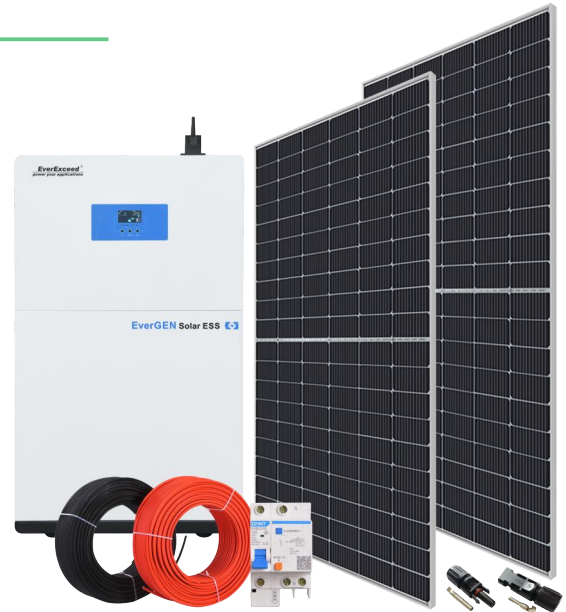

# 12kWh PV GENERATION SYSTEM

## PV3K-EGS5K-5E

Help you reduce your energy costs up to 100%!  
Help you defend against rising energy prices!

The system is mainly composed of solar panel, all in one solar energy storage system and accessories. In the daytime, when there is sunlight, the solar panel can convert the solar energy into electric energy and store it in the battery and supply power to the load at the same time. The battery supply power for the load at night or in rainy days or cloudy conditions, provide long time power backup.

### Features:

- 5KW Sine wave voltage power output;
- Fully utilize solar power supply, saving up to 100% of electricity bills;
- Modular design, saving 50% of installation time;
- Built-in high quality LiFePO4 batteries, 6000 cycle time at 80% DOD;
- Intelligent WI-FI module remote monitoring by App&Laptop;
- Intelligent fan control, over temperature protection can be automatically restored;
- Comprehensive protection function;
- 24/7 uninterrupted power supply.

Single line diagram:

Technical specification:

Item	Model	Specifications	QTY	Unit
<b>Main part</b>				
Solar Panel	EMS-540MH	Half-cut Mono cell 540W 41.62Vmp 12.98A	6	pcs
All-in-one Energy Storage System	EGS5K-5E Pro	5KW AC power output , 5KWH battery ESS	1	pcs
Mounting Bracket	ER-6-ESM540MH-1R6C	Q235 hot-dip galvanized steel bracket	1	set
<b>Accessories</b>				
Solar Cable	PV Cable 4mm <sup>2</sup>	PV cable	1	kit
Connector	MC4	MC4 connector		
AC cable	RV 4mm <sup>2</sup>	AC cable		
Terminal lug	VE4012	Terminal lug		
MCB	NXBLE-63	Miniature circuit breaker		