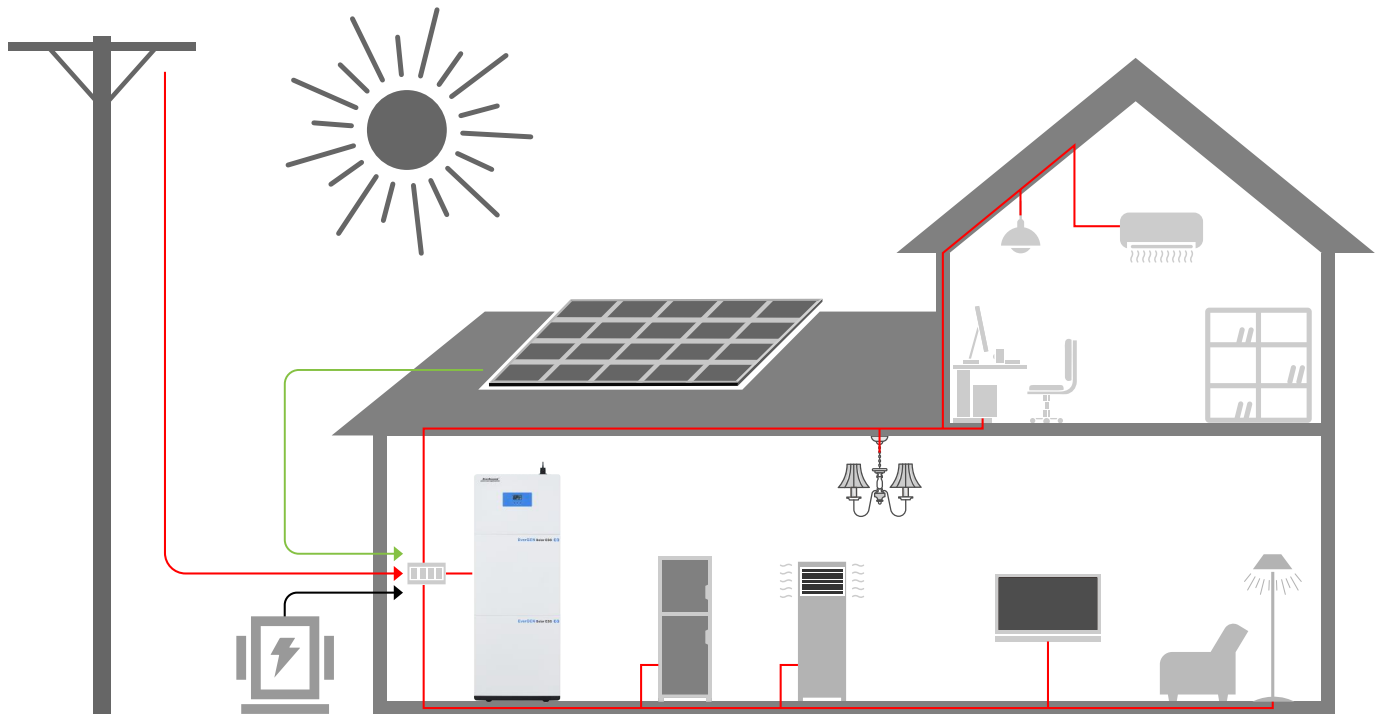

# 12kWh PV GENERATION SYSTEM

## PV3K-EGS5K-10E

Help you reduce your energy costs up to 100%!  
Help you defend against rising energy prices!

The system is mainly composed of solar panel, all in one solar energy storage system and accessories. In the daytime, when there is sunlight, the solar panel can convert the solar energy into electric energy and store it in the battery and supply power to the load at the same time. The battery supply power for the load at night or in rainy days or cloudy conditions, provide long time power backup.

### Features:

- 5KW Sine wave voltage power output;
- Fully utilize solar power supply, saving up to 100% of electricity bills;
- Modular design, saving 50% of installation time;
- Built-in high quality LiFePO4 batteries, 6000 cycle time at 80% DOD;
- Intelligent WI-FI module remote monitoring by App&Laptop;
- Intelligent fan control, over temperature protection can be automatically restored;
- Comprehensive protection function;
- 24/7 uninterrupted power supply.

Single line diagram:

Technical specification:

Item	Model	Specifications	QTY	Unit
<b>Main part</b>				
Solar Panel	EMS-540MH	Half-cut Mono cell 540W 41.62Vmp 12.98A	6	pcs
All-in-one Energy Storage System	EGS5K-10E Pro	5KW AC power output , 10KWH battery ESS	1	pcs
Mounting Bracket	ER-6-ESM540MH-1R6C	Q235 hot-dip galvanized steel bracket	1	set
<b>Accessories</b>				
Solar Cable	PV Cable 4mm <sup>2</sup>	PV cable	1	kit
Connector	MC4	MC4 connector		
AC cable	RV 4mm <sup>2</sup>	AC cable		
Terminal lug	VE4012	Terminal lug		
MCB	NXBLE-63	Miniature circuit breaker		